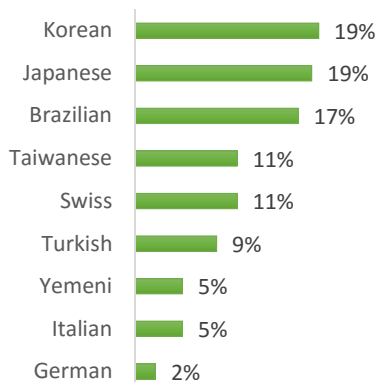

EC Nationality Mix – April 2017

Information is based on student numbers from 1st – 30th April 2017. The nationality mix varies over different courses and levels.

USA

Other = Any other nationalities with 1% or less

BOSTON (100–200 students)

NEW YORK (150 – 250 Students)

NEW YORK 30+ (50-150 students)

SAN FRANCISCO (100-200 Students)

SAN DIEGO (100-200 Students)

LOS ANGELES (250-350 Students)

MIAMI (100 - 200 Students)