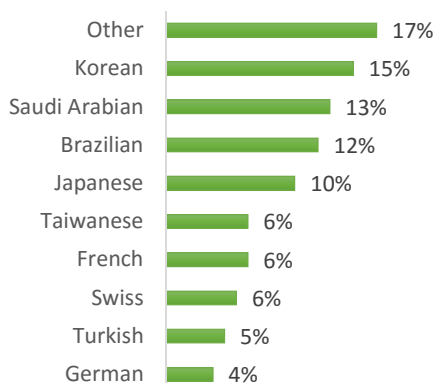

EC Nationality Mix – April 2017

Information is based on student numbers from 1st – 30th April 2017. The nationality mix varies over different courses and levels.

USA

Other = Any other nationalities with 1% or less

BOSTON (100–200 students)

NEW YORK (150 – 250 Students)

NEW YORK 30+ (50-150 students)

SAN FRANCISCO (100-200 Students)

SAN DIEGO (100-200 Students)

LOS ANGELES (250-350 Students)

MIAMI (100 - 200 Students)

WASHINGTON D.C. (50-150 students)

EC Nationality Mix – April 2017

Information is based on student numbers from 1st – 30th April 2017. The nationality mix varies over different courses and levels.

CANADA, MALTA, SOUTH AFRICA