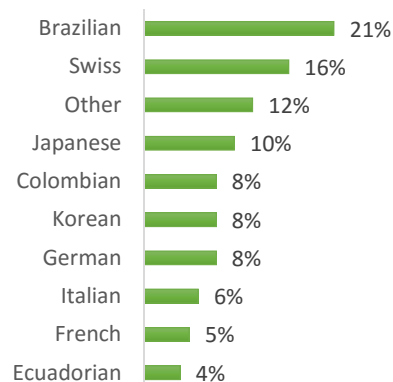

EC Nationality Mix – April 2017

Information is based on student numbers from 1st – 30th April 2017. The nationality mix varies over different courses and levels.

USA

Other = Any other nationalities with 1% or less

BOSTON (100–200 students)

NEW YORK (150 – 250 Students)

NEW YORK 30+ (50-150 students)

SAN FRANCISCO (100-200 Students)

SAN DIEGO (100-200 Students)

LOS ANGELES (250-350 Students)

MIAMI (100 - 200 Students)