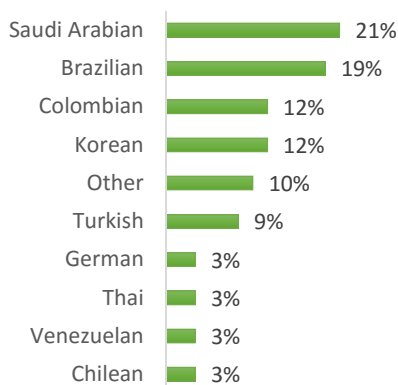

BOSTON (100–200 students)

NEW YORK (150 – 250 Students)

NEW YORK 30+ (50-150 students)

SAN FRANCISCO (100-200 Students)

SAN DIEGO (100-200 Students)

LOS ANGELES (250-350 Students)

MIAMI (100 - 200 Students)

WASHINGTON D.C. (50-150 students)

EC Nationality Mix – April 2017

Information is based on student numbers from 1st – 30th April 2017. The nationality mix varies over different courses and levels.

CANADA, MALTA, SOUTH AFRICA