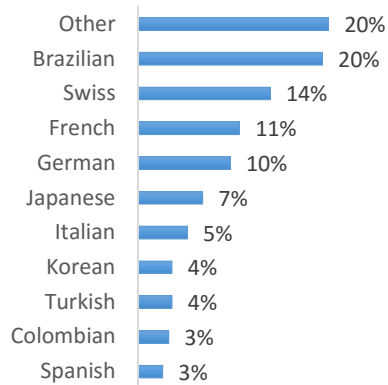

LONDON 30+ (250-350 Students)