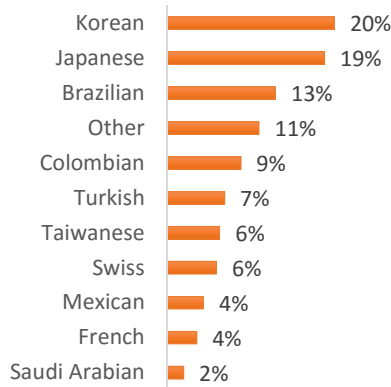

TORONTO (450-550 Students)