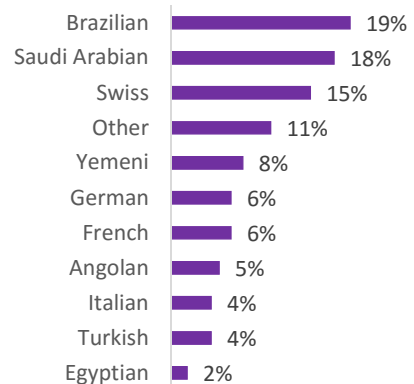

WASHINGTON D.C. (50-150 students)

EC Nationality Mix – April 2017

Information is based on student numbers from 1st – 30th April 2017. The nationality mix varies over different courses and levels.

CANADA, MALTA, SOUTH AFRICA

Other = Any other nationalities with 1% or less

CANADA

MONTREAL (200-300 Students)

TORONTO (450-550 Students)

TORONTO 30+ (150-250 Students)

VANCOUVER (600-700 Students)

MALTA (500-600 Students)

MALTA 30+ (300-400 Students)

CAPE TOWN (200-300 Students)

EC Nationality Mix – April 2017

Information is based on student numbers from 1st – 30th April 2017. The nationality mix varies over different courses and levels.
Other = Any other nationalities with 1% or less