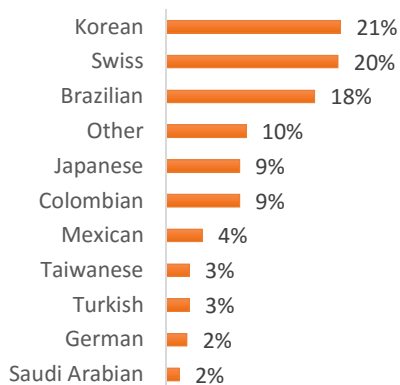

WASHINGTON D.C. (50-150 students)

EC Nationality Mix – April 2017

Information is based on student numbers from 1st – 30th April 2017. The nationality mix varies over different courses and levels.

CANADA, MALTA, SOUTH AFRICA

Other = Any other nationalities with 1% or less

CANADA

MONTREAL (200-300 Students)

TORONTO (450-550 Students)

TORONTO 30+ (150-250 Students)

VANCOUVER (600-700 Students)

MALTA (500-600 Students)

MALTA 30+ (300-400 Students)

CAPE TOWN (200-300 Students)

EC Nationality Mix – April 2017

Information is based on student numbers from 1st – 30th April 2017. The nationality mix varies over different courses and levels.
Other = Any other nationalities with 1% or less