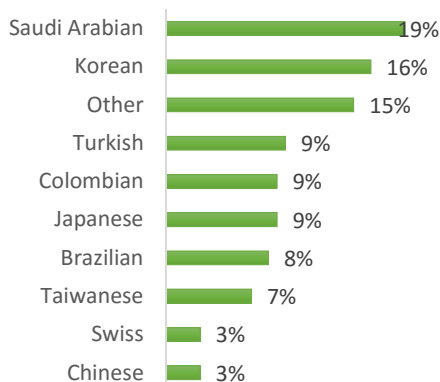

EC Nationality Mix – April 2017

Information is based on student numbers from 1st – 30th April 2017. The nationality mix varies over different courses and levels.

USA

Other = Any other nationalities with 1% or less

BOSTON (100–200 students)

NEW YORK (150 – 250 Students)

NEW YORK 30+ (50-150 students)

SAN FRANCISCO (100-200 Students)

SAN DIEGO (100-200 Students)

LOS ANGELES (250-350 Students)

MIAMI (100 - 200 Students)