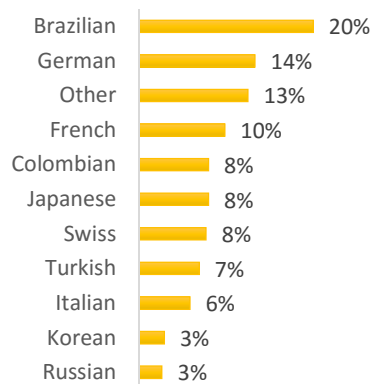

WASHINGTON D.C. (50-150 students)

EC Nationality Mix – April 2017

Information is based on student numbers from 1st – 30th April 2017. The nationality mix varies over different courses and levels.

CANADA, MALTA, SOUTH AFRICA

Other = Any other nationalities with 1% or less

CANADA

MONTREAL (200-300 Students)

TORONTO (450-550 Students)

TORONTO 30+ (150-250 Students)

VANCOUVER (600-700 Students)

MALTA (500-600 Students)

MALTA 30+ (300-400 Students)

CAPE TOWN (200-300 Students)

EC Nationality Mix – April 2017

Information is based on student numbers from 1st – 30th April 2017. The nationality mix varies over different courses and levels.
Other = Any other nationalities with 1% or less