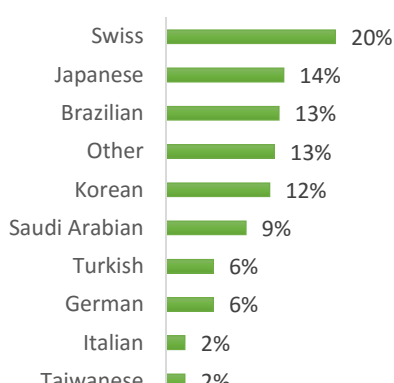

EC Nationality Mix – April 2017

Information is based on student numbers from 1st – 30th April 2017. The nationality mix varies over different courses and levels.

USA

Other = Any other nationalities with 1% or less

BOSTON (100–200 students)

NEW YORK (150 – 250 Students)

NEW YORK 30+ (50-150 students)

SAN FRANCISCO (100-200 Students)

SAN DIEGO (100-200 Students)

LOS ANGELES (250-350 Students)

MIAMI (100 - 200 Students)

WASHINGTON D.C. (50-150 students)

EC Nationality Mix – April 2017

Information is based on student numbers from 1st – 30th April 2017. The nationality mix varies over different courses and levels.

CANADA, MALTA, SOUTH AFRICA