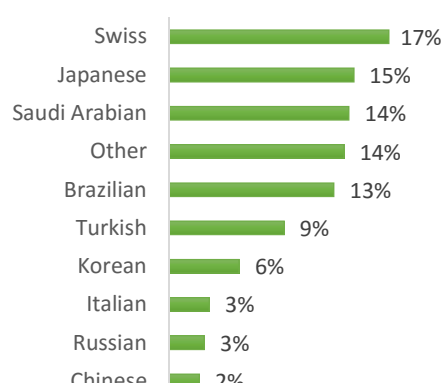

BOSTON (100–200 students)

NEW YORK (150 – 250 Students)

NEW YORK 30+ (50-150 students)

SAN FRANCISCO (100-200 Students)

SAN DIEGO (100-200 Students)

LOS ANGELES (250-350 Students)

MIAMI (100 - 200 Students)

WASHINGTON D.C. (50-150 students)

EC Nationality Mix – April 2017

Information is based on student numbers from 1st – 30th April 2017. The nationality mix varies over different courses and levels.

CANADA, MALTA, SOUTH AFRICA