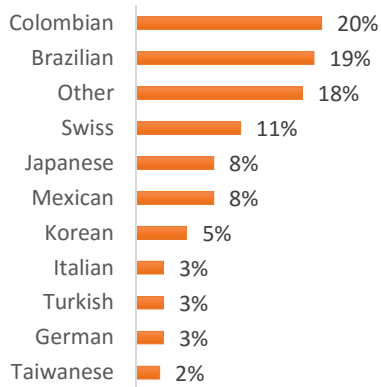

EC Nationality Mix – April 2017

Information is based on student numbers from 1st – 30th April 2017. The nationality mix varies over different courses and levels.

CANADA, MALTA, SOUTH AFRICA

Other = Any other nationalities with 1% or less

CANADA

MONTREAL (200-300 Students)