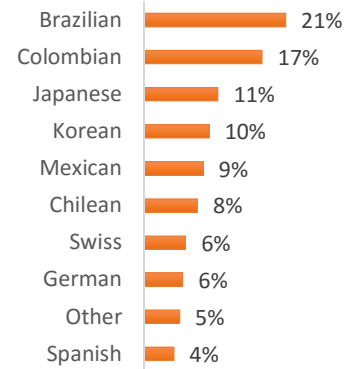

WASHINGTON D.C. (50-150 students)

EC Nationality Mix – April 2017

Information is based on student numbers from 1st – 30th April 2017. The nationality mix varies over different courses and levels.

CANADA, MALTA, SOUTH AFRICA

Other = Any other nationalities with 1% or less

CANADA

MONTREAL (200-300 Students)

TORONTO (450-550 Students)

TORONTO 30+ (150-250 Students)

VANCOUVER (600-700 Students)

MALTA (500-600 Students)

MALTA 30+ (300-400 Students)

CAPE TOWN (200-300 Students)

EC Nationality Mix – April 2017

Information is based on student numbers from 1st – 30th April 2017. The nationality mix varies over different courses and levels.
Other = Any other nationalities with 1% or less